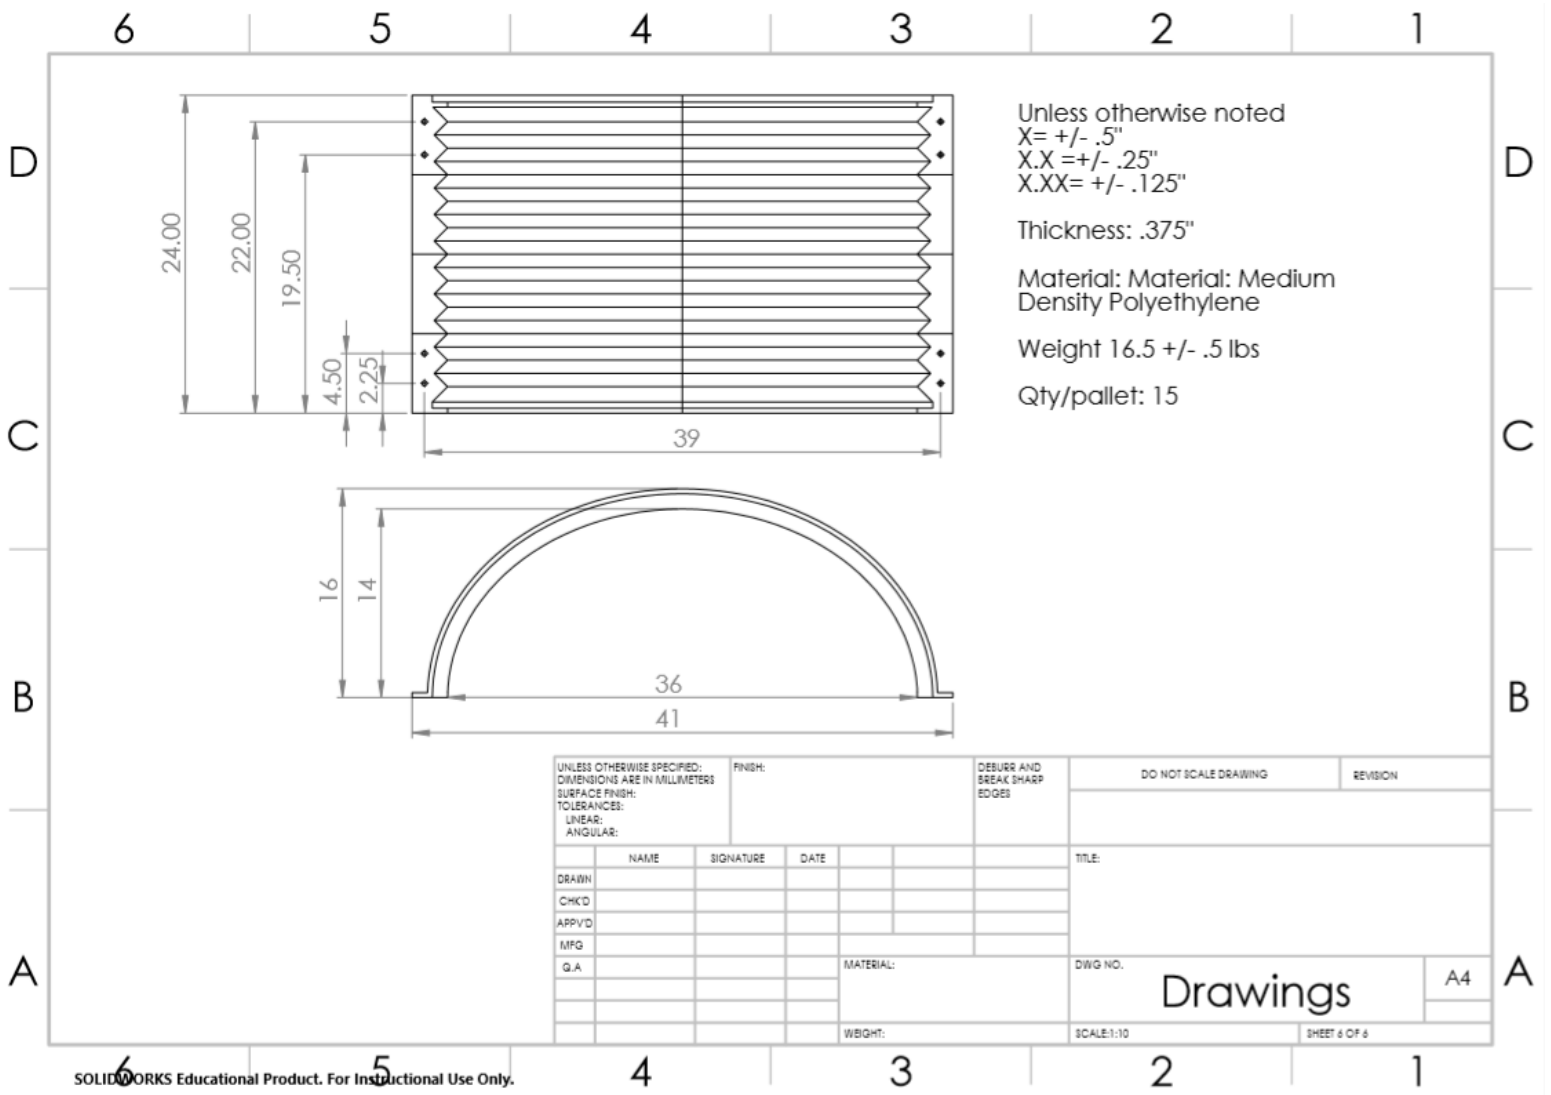

**Part Number: 433 - 3606**

**Product: 37" X 16" X 24" Round Gray Area Window Wells**

Shape	Color	Material	Includes	Shipping Dims	# Per Pallet
Round	Gray	Polyethylene	No Hardware	48" x 40" Pallet	15 Units