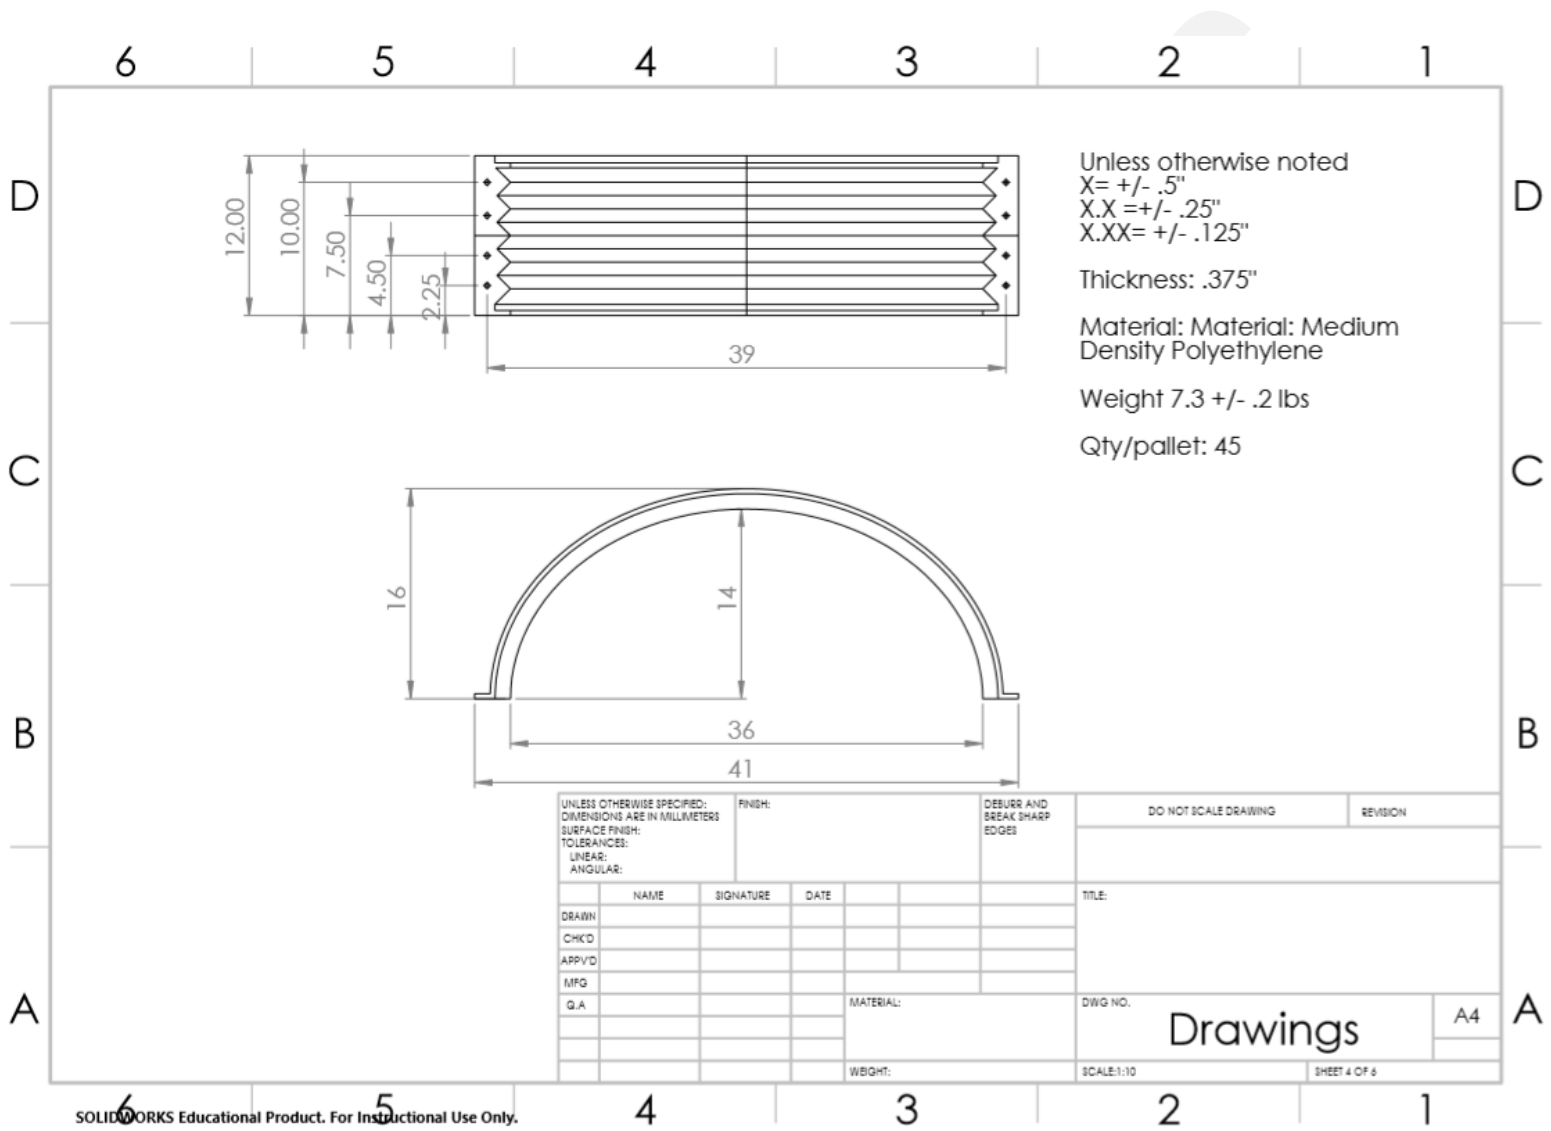

Part Number: 433 - 3600

Product: 37" X 16" X 12" Round Gray Area Window Wells

Shape	Color	Material	Includes	Shipping Dims	# Per Pallet
Round	Gray	Polyethylene	No Hardware	48" x 40" Pallet	45 Units