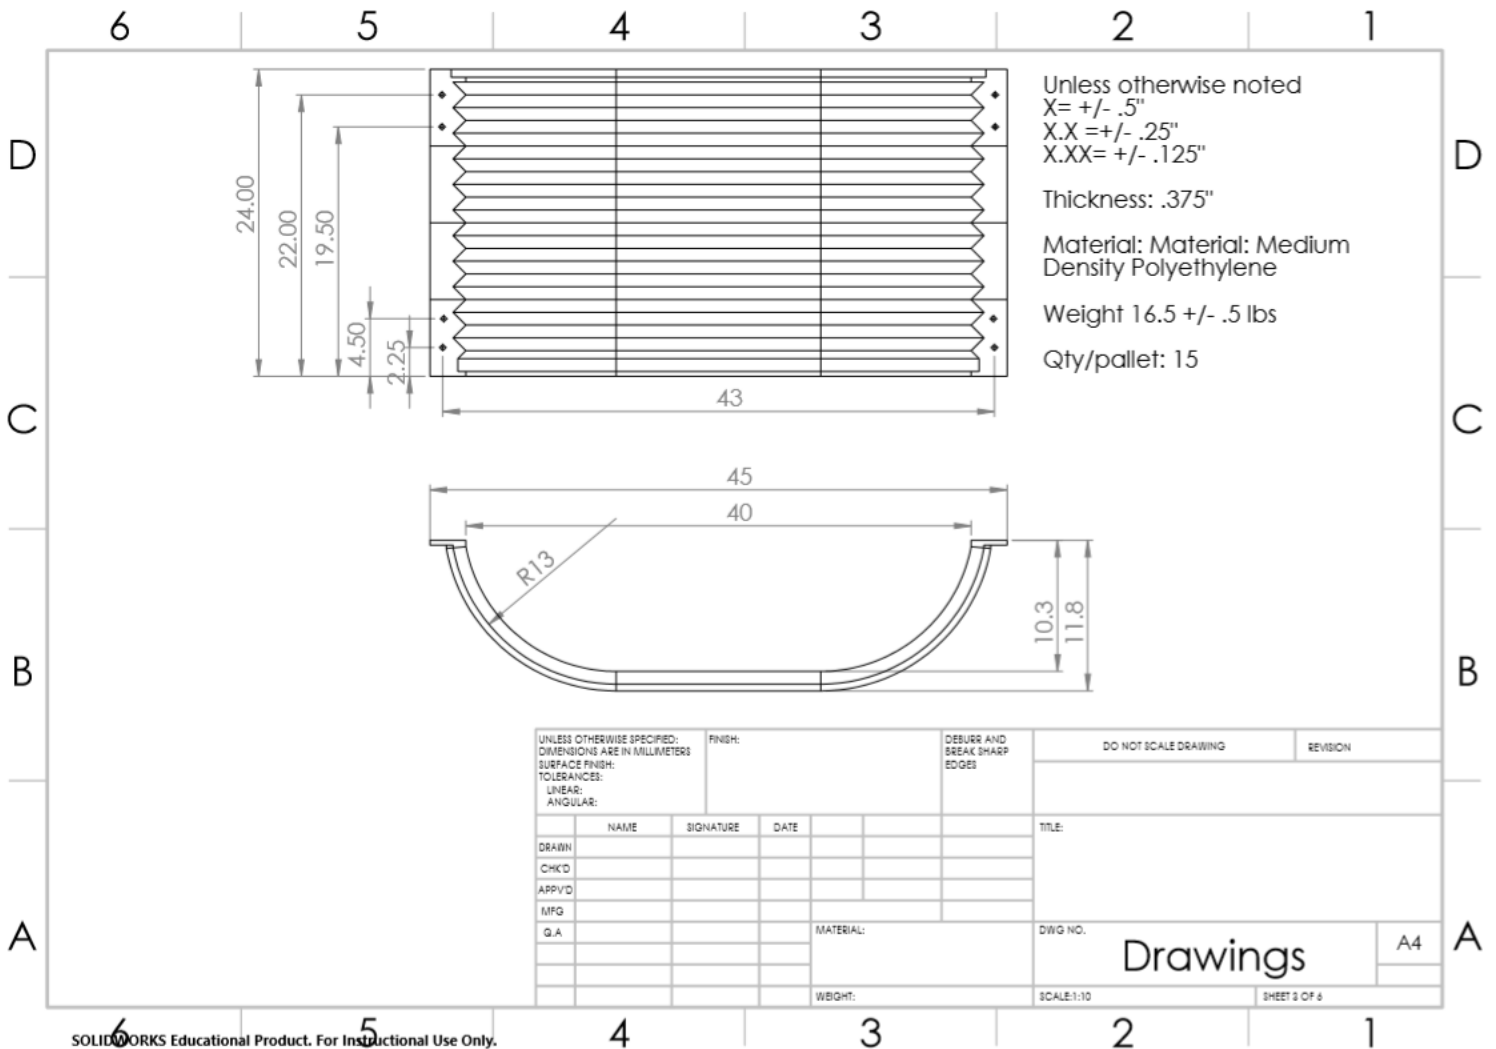

Part Number: 433 – 3599

Product: 37" X 12" X 24" Straight Gray Area Window Wells

Shape	Color	Material	Includes	Shipping Dims	# Per Pallet
Straight	Gray	Polyethylene	No Hardware	48" x 40" Pallet	15 Units