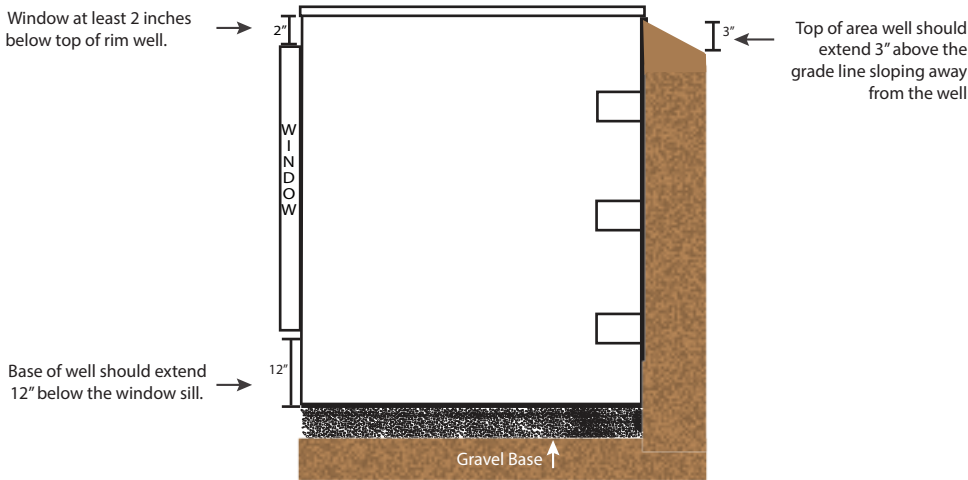

Florida

7345 16th Street East • Sarasota, FL 34243
941.567.6188 • Fax: 941.896.3920

Toll Free: 866.552.5582 • info@shapeproducts.com

shapeproducts.com

DIMENSIONS

Model: MW5036-48
Height: 48"
Width: 50"
Projection: 36"
Egress Stairs: 2

Model: MW5036-60
Height: 60"
Width: 50"
Projection: 36"
Egress Stairs: 3

*Dimensions Shown Apply to the 48" and 60" High Models

INSTALLATION OVERVIEW

- One piece construction makes it easy to handle and install
- Mounts directly to your foundation wall.
- Resin sealed finish acts as a moisture barrier, preventing soil and water seepage to preserve the interior beauty of your well.

EGRESS COVERS

Model: 5338UNV (53" wide x 38" deep)
 Designed Specifically for Block-tex Egress Wells

Clear uv-stabilized polycarbonate that is virtually unbreakable. With a steel reinforced back bar. Gives you a heavy duty window well cover that can support up to 400lbs. Attachment hardware is included, along with a 7 year limited warranty.