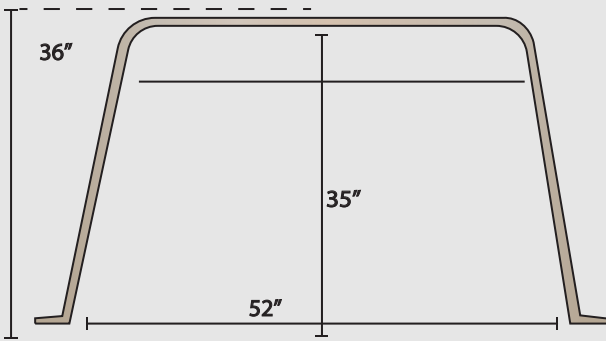

Florida

7345 16th Street East • Sarasota, FL 34243
941.567.6188 • Fax: 941.896.3920

Toll Free: 866.552.5582 • info@shapeproducts.com

shapeproducts.com

DIMENSIONS

Model: MW5036-48
Height: 48"
Width: 50"
Projection: 36"
Egress Stairs: 2

Model: MW5036-60
Height: 60"
Width: 50"
Projection: 36"
Egress Stairs: 3

*Dimensions Shown Apply to the 48" and 60" High Models

INSTALLATION OVERVIEW

- One piece construction makes it easy to handle and install
- Mounts directly to your foundation wall.
- Resin sealed finish acts as a moisture barrier, preventing soil and water seepage to preserve the interior beauty of your well.

EGRESS COVERS

Model: 5338UNV (53" wide x 38" deep)
 Designed Specifically for Block-tex Egress Wells

Clear uv-stabilized polycarbonate that is virtually unbreakable. With a steel reinforced back bar. Gives you a heavy duty window well cover that can support up to 400lbs. Attachment hardware is included, along with a 7 year limited warranty.