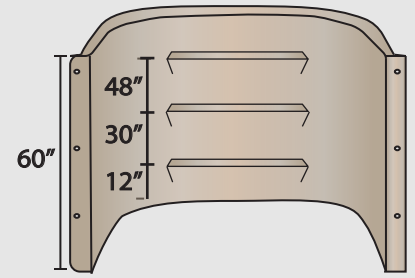

Florida

7345 16th Street East • Sarasota, FL 34243
941.567.6188 • Fax: 941.896.3920

Toll Free: 866.552.5582 • info@shapeproducts.com

shapeproducts.com

DIMENSIONS

Model: MW5036-48
Height: 48"
Width: 50"
Projection: 36"
Egress Stairs: 2

Model: MW5036-60
Height: 60"
Width: 50"
Projection: 36"
Egress Stairs: 3

*Dimensions Shown Apply to the 48" and 60" High Models

INSTALLATION OVERVIEW

- One piece construction makes it easy to handle and install
- Mounts directly to your foundation wall.
- Resin sealed finish acts as a moisture barrier, preventing soil and water seepage to preserve the interior beauty of your well.

EGRESS COVERS

Model: 5338UNV (53" wide x 38" deep)
 Designed Specifically for Block-tex Egress Wells

Clear uv-stabilized polycarbonate that is virtually unbreakable. With a steel reinforced back bar. Gives you a heavy duty window well cover that can support up to 400lbs. Attachment hardware is included, along with a 7 year limited warranty.