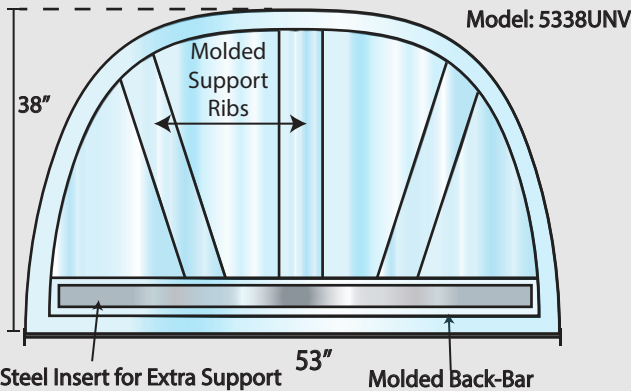

Model: MW5036-60
Height: 60"
Width: 50"
Projection: 36"
Egress Stairs: 3

*Dimensions Shown Apply to the 48" and 60" High Models

INSTALLATION OVERVIEW

- One piece construction makes it easy to handle and install
- Mounts directly to your foundation wall.
- Resin sealed finish acts as a moisture barrier, preventing soil and water seepage to preserve the interior beauty of your well.

EGRESS COVERS

Model: 5338UNV (53" wide x 38" deep)
 Designed Specifically for Block-tex Egress Wells

Clear uv-stabilized polycarbonate that is virtually unbreakable. With a steel reinforced back bar. Gives you a heavy duty window well cover that can support up to 400lbs. Attachment hardware is included, along with a 7 year limited warranty.