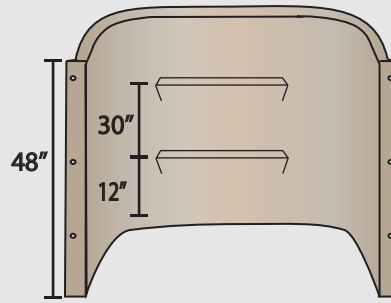

Florida

7345 16th Street East • Sarasota, FL 34243
941.567.6188 • Fax: 941.896.3920

Toll Free: 866.552.5582 • info@shapeproducts.com

shapeproducts.com

DIMENSIONS

Model: MW5036-48
Height: 48"
Width: 50"
Projection: 36"
Egress Stairs: 2

Model: MW5036-60
Height: 60"
Width: 50"
Projection: 36"
Egress Stairs: 3

*Dimensions Shown Apply to the 48" and 60" High Models

INSTALLATION OVERVIEW

- One piece construction makes it easy to handle and install
- Mounts directly to your foundation wall.
- Resin sealed finish acts as a moisture barrier, preventing soil and water seepage to preserve the interior beauty of your well.

EGRESS COVERS

Model: 5338UNV (53" wide x 38" deep)
 Designed Specifically for Block-tex Egress Wells

Clear uv-stabilized polycarbonate that is virtually unbreakable. With a steel reinforced back bar. Gives you a heavy duty window well cover that can support up to 400lbs. Attachment hardware is included, along with a 7 year limited warranty.